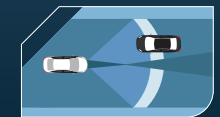

AUTOMATIC HIGH BEAM
Detect headlights and taillights of the vehicle in front and gives earlier detection of pedestrians or obstacles, then adjust the lamp and direction automatically when the button is switched on.