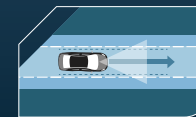

LANE KEEPING CONTROL
Assisting the driver in minimizing vehicle sway while driving in a straight line and activating the adaptive cruise control feature.