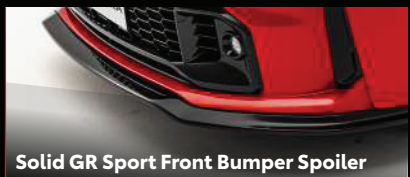

Stunning GR Sport Roof Spoiler

Striking Aerodynamic Looks
Elevate to a new level with our exciting exterior that redefines aerodynamics.

Solid GR Sport Front Bumper Spoiler