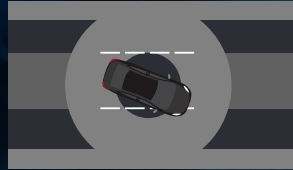

## TOYOTA SAFETY SENSE 3.0

**LANE TRACING ASSIST**  
Safely assists to keep the driver on track by providing light correction.

**LANE DEPARTURE ALERT**  
Keep the vehicle on the safe lane, thus making the driver confident and feel safe while driving.