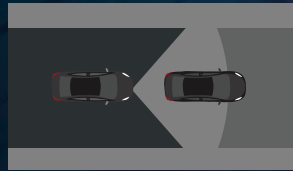

## TOYOTA SAFETY SENSE 3.0

**LANE TRACING ASSIST**  
Safely assists to keep the driver on track by providing light correction.

**LANE DEPARTURE ALERT**  
Keep the vehicle on the safe lane, thus making the driver confident and feel safe while driving.

**AUTOMATIC HIGH BEAMS**  
Safety lighting system that allows the range of the headlights to automatically adjust with the conditions.

**DYNAMIC RADAR CRUISE CONTROL**  
A system designed to help drivers maintain a safe distance and stay within the speed limit.