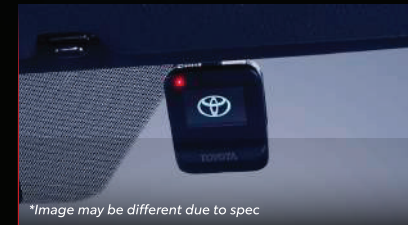

# A STUNNING COCKPIT OF THRILLS

Prepare to be enveloped by an atmosphere of pure adrenaline.

**Sleek Steering Switch with Vehicle Information System Control**  
Vital stats & navigation at your fingertips, with easy **Audio Control** and **GR Leather Steering Wheel**.

**Sport Seat with GR Logo**  
Comfortable leather and ultrasuede material, showcasing adjustments for supportive ergonomics.

**Seamless 4WD Mode Switch**  
Ready to conquer any terrain with unwavering prowess.

**Premium 9" Audio with Smartphone Connectivity**  
Immerse your cabin in a tapestry of sonic excellence.

**Modern 12.3" TFT GR Sport Meter**  
Transforms your vehicle's cockpit into a symphony of style.