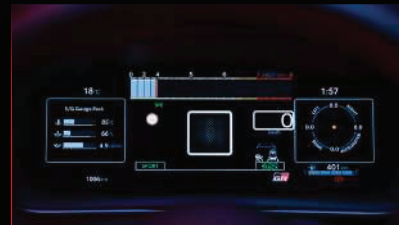

# A STUNNING COCKPIT OF THRILLS

Prepare to be enveloped by an atmosphere of pure adrenaline.

**Sleek Steering Switch with Vehicle Information System Control**  
Vital stats & navigation at your fingertips, with easy **Audio Control** and **GR Leather Steering Wheel**.

**Premium 9" Audio with Smartphone Connectivity**  
Immerse your cabin in a tapestry of sonic excellence.

**Modern 12.3" TFT GR Sport Meter**  
Transforms your vehicle's cockpit into a symphony of style.