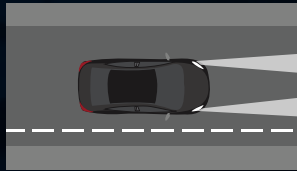

## TOYOTA SAFETY SENSE 3.0

**LANE TRACING ASSIST**  
Safely assists to keep the driver on track by providing light correction.

**LANE DEPARTURE ALERT**  
Keep the vehicle on the safe lane, thus making the driver confident and feel safe while driving.