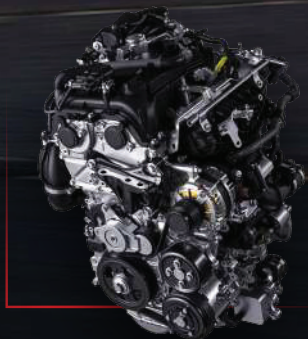

UNCAGED ROARING PERFORMANCE

Bred for the rally, honed on the track,
the GR Corolla delivers peak motorsports performance.

*Please refer to product details for confirmed specifications.

Powerful 3-Cylinder 1.6L Engine with Turbocharger

Every ounce of power finds its mark. Comes with the fortitude of 300 PS and 370 Nm maximum torque.