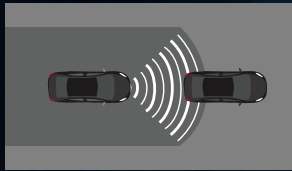

## TOYOTA SAFETY SENSE 3.0

**LANE TRACING ASSIST**  
Safely assists to keep the driver on track by providing light correction.

**LANE DEPARTURE ALERT**  
Keep the vehicle on the safe lane, thus making the driver confident and feel safe while driving.

**AUTOMATIC HIGH BEAMS**  
Safety lighting system that allows the range of the headlights to automatically adjust with the conditions.

**DYNAMIC RADAR CRUISE CONTROL**  
A system designed to help drivers maintain a safe distance and stay within the speed limit.